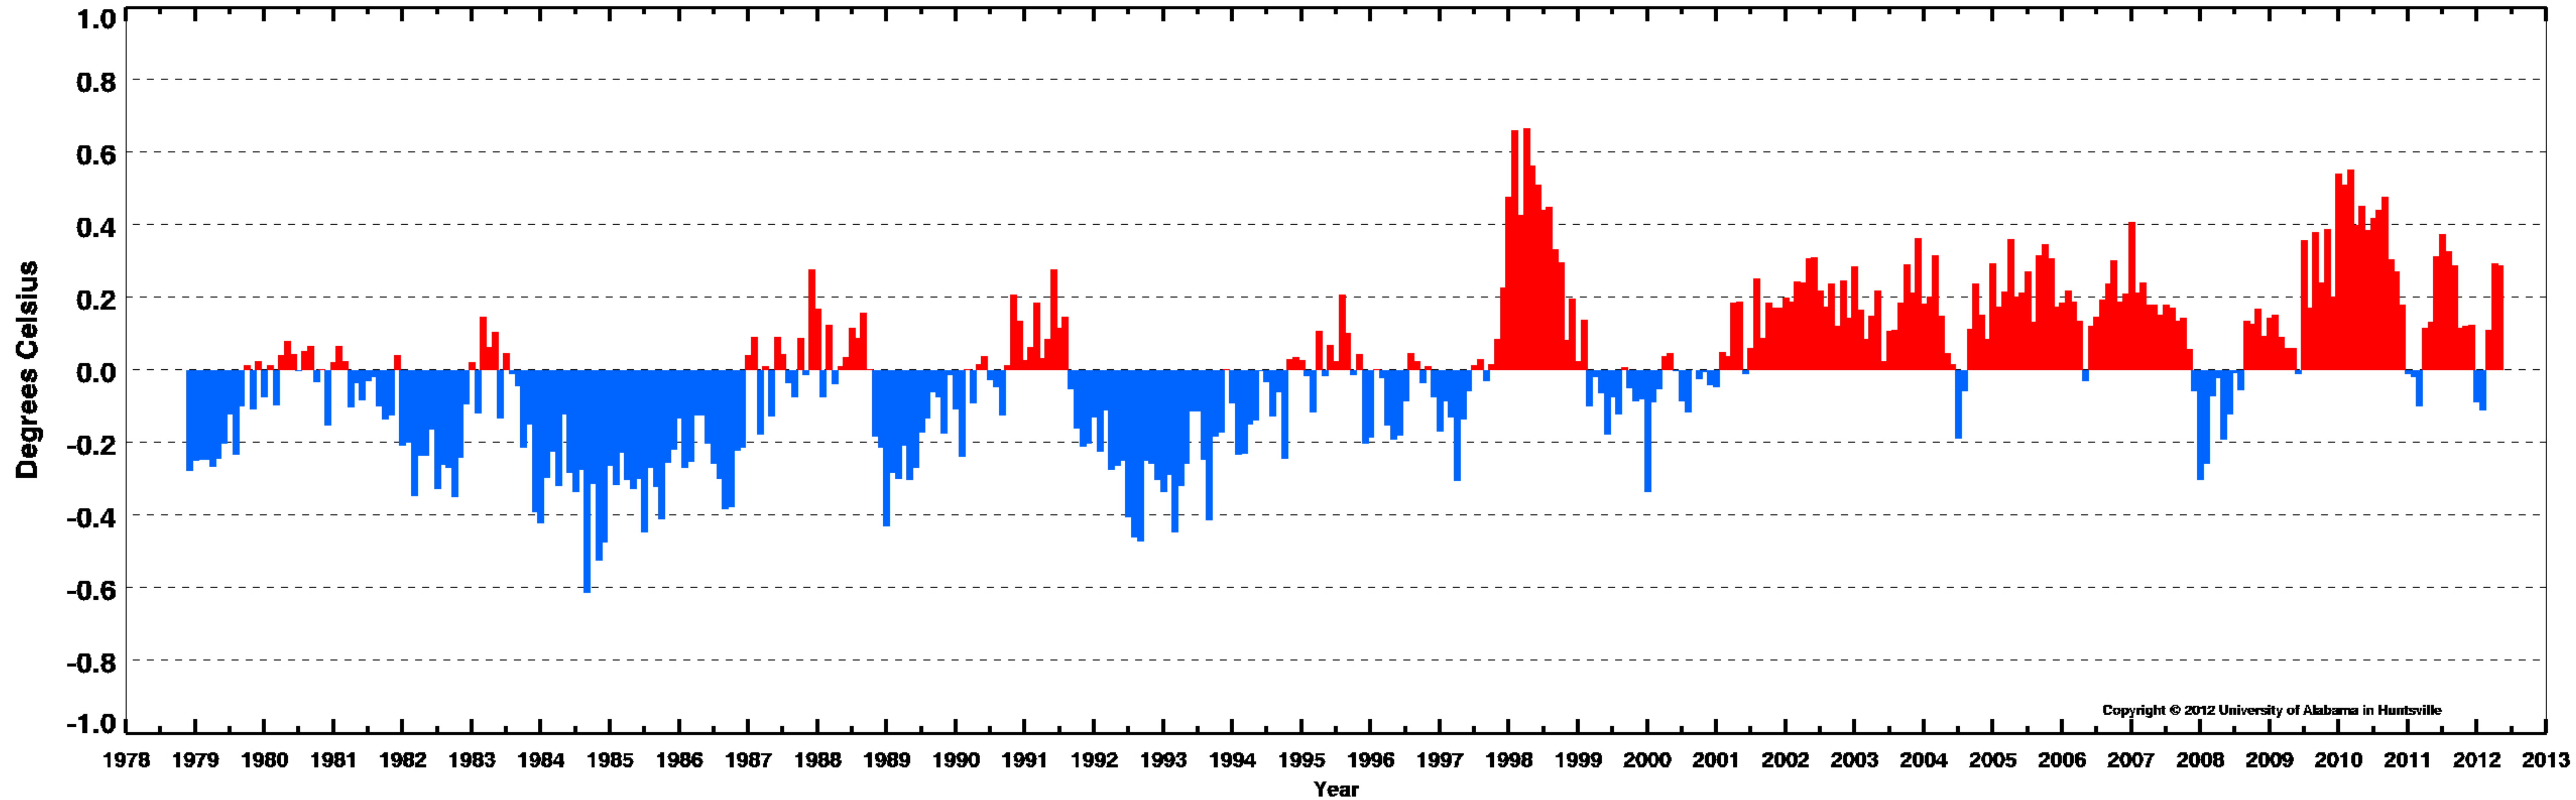

# Monthly Global Lower Troposphere v5.4 Anomaly

Copyright © 2012 University of Alabama in Huntsville

December 1978 through May 2012