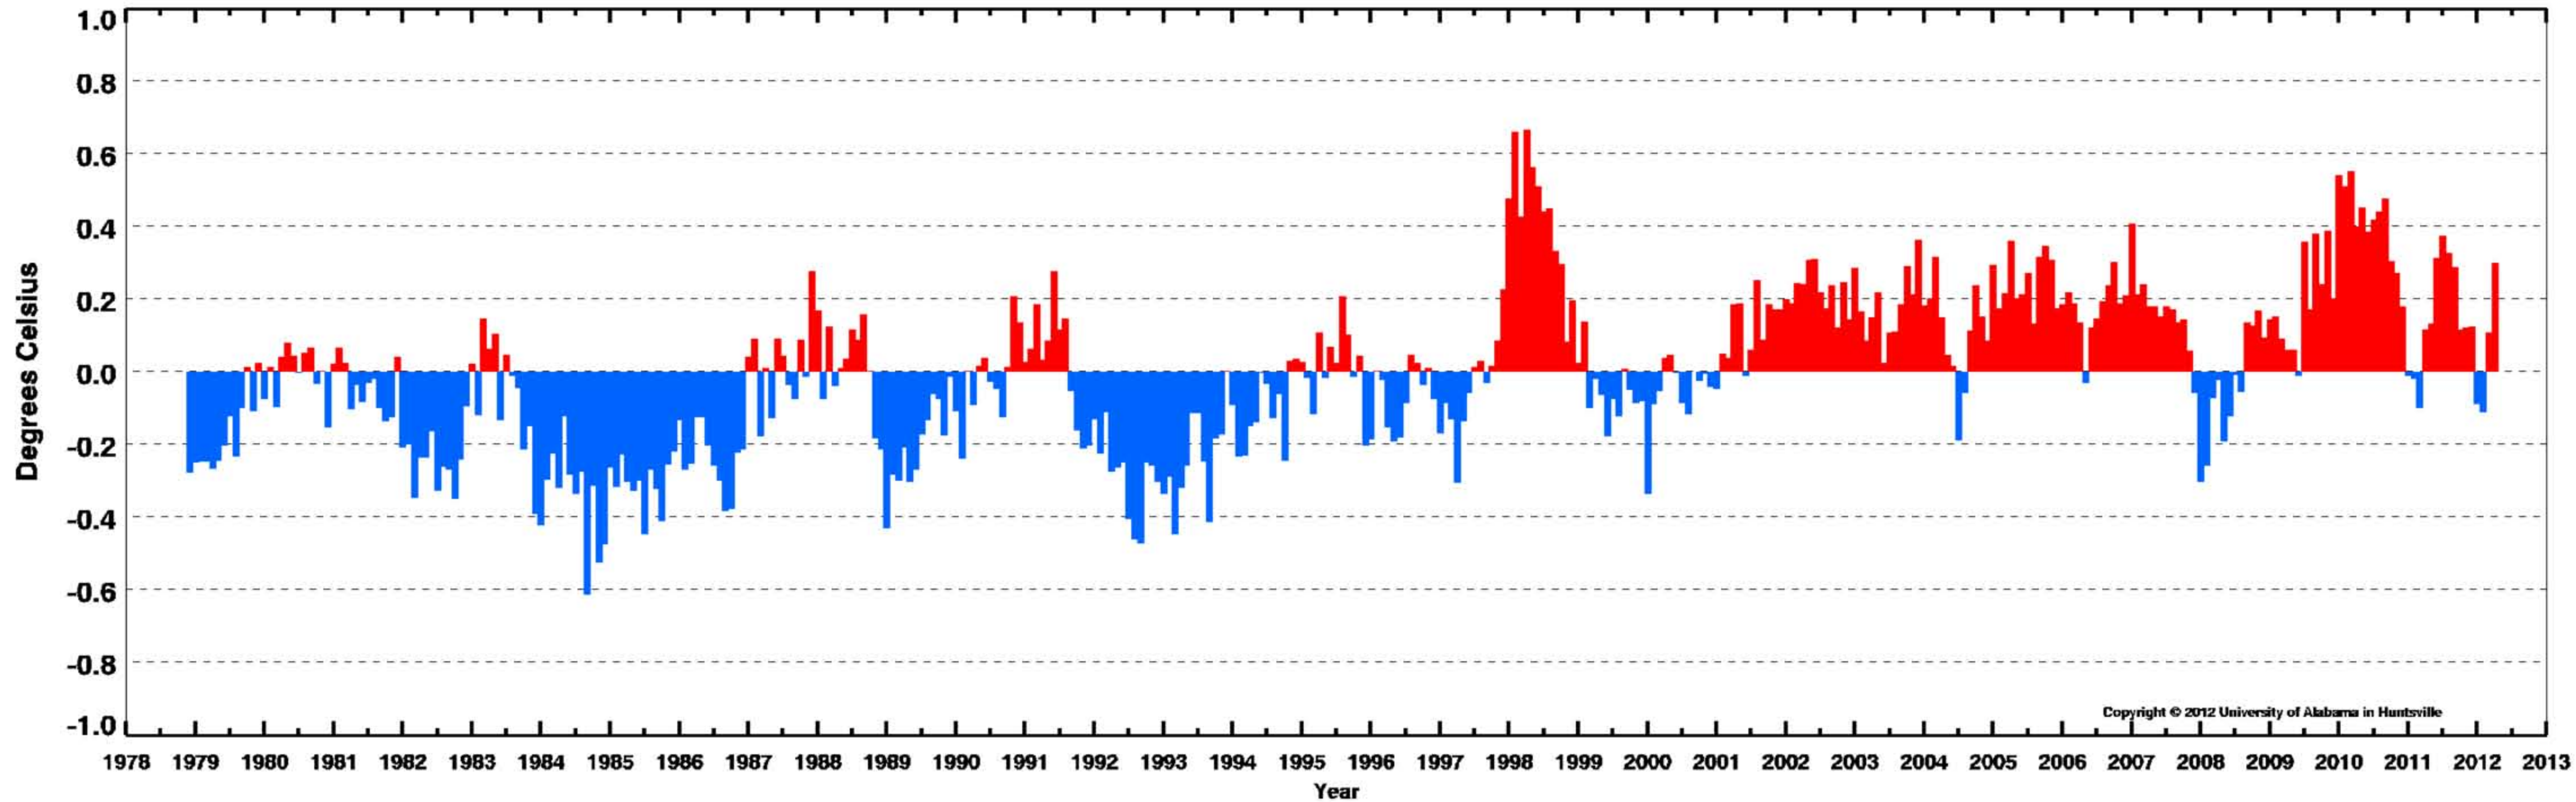

Monthly Global Lower Troposphere v5.4 Anomaly

Copyright © 2012 University of Alabama in Huntsville

December 1978 through April 2012