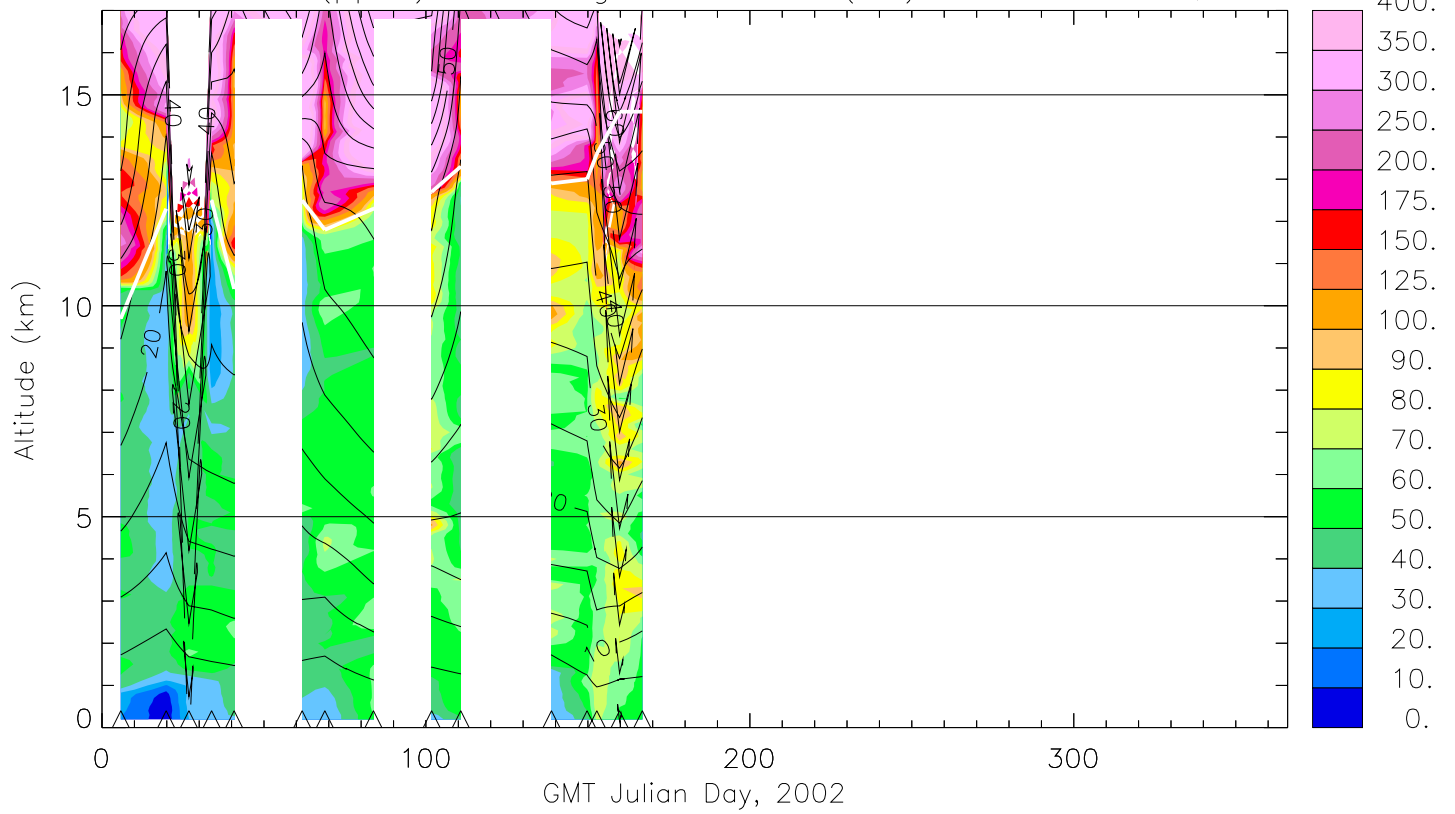

Integrated Ozone (DU) Over Old Huntsville, AL

Ozone MR (ppbv) and Integrated Ozone (DU) Over Huntsville, AL