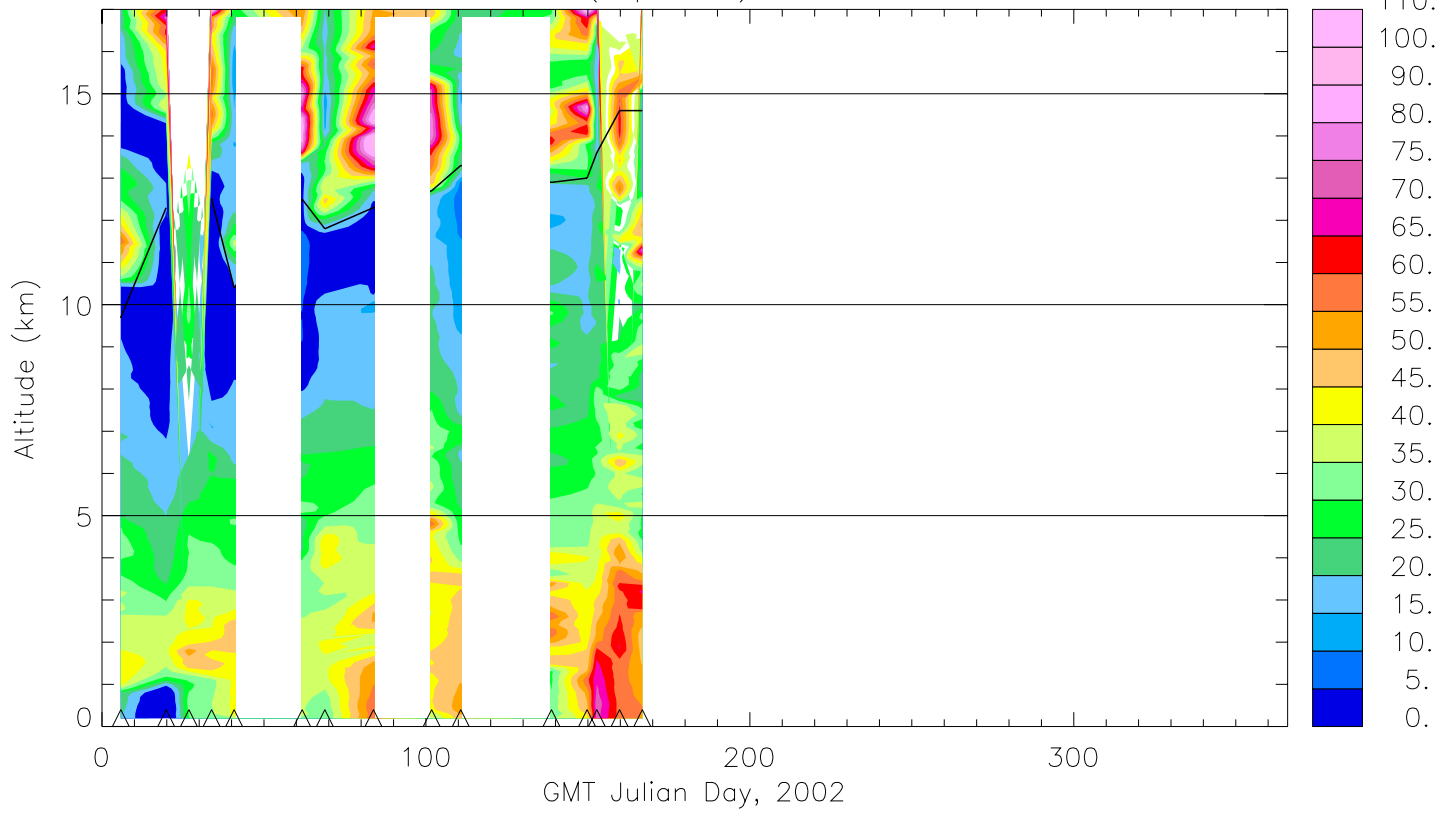

Ozone MR (ppbv) and Integrated Ozone (DU) Over Huntsville, AL

Ozone Pressure (mpa*10) Over Huntsville, AL