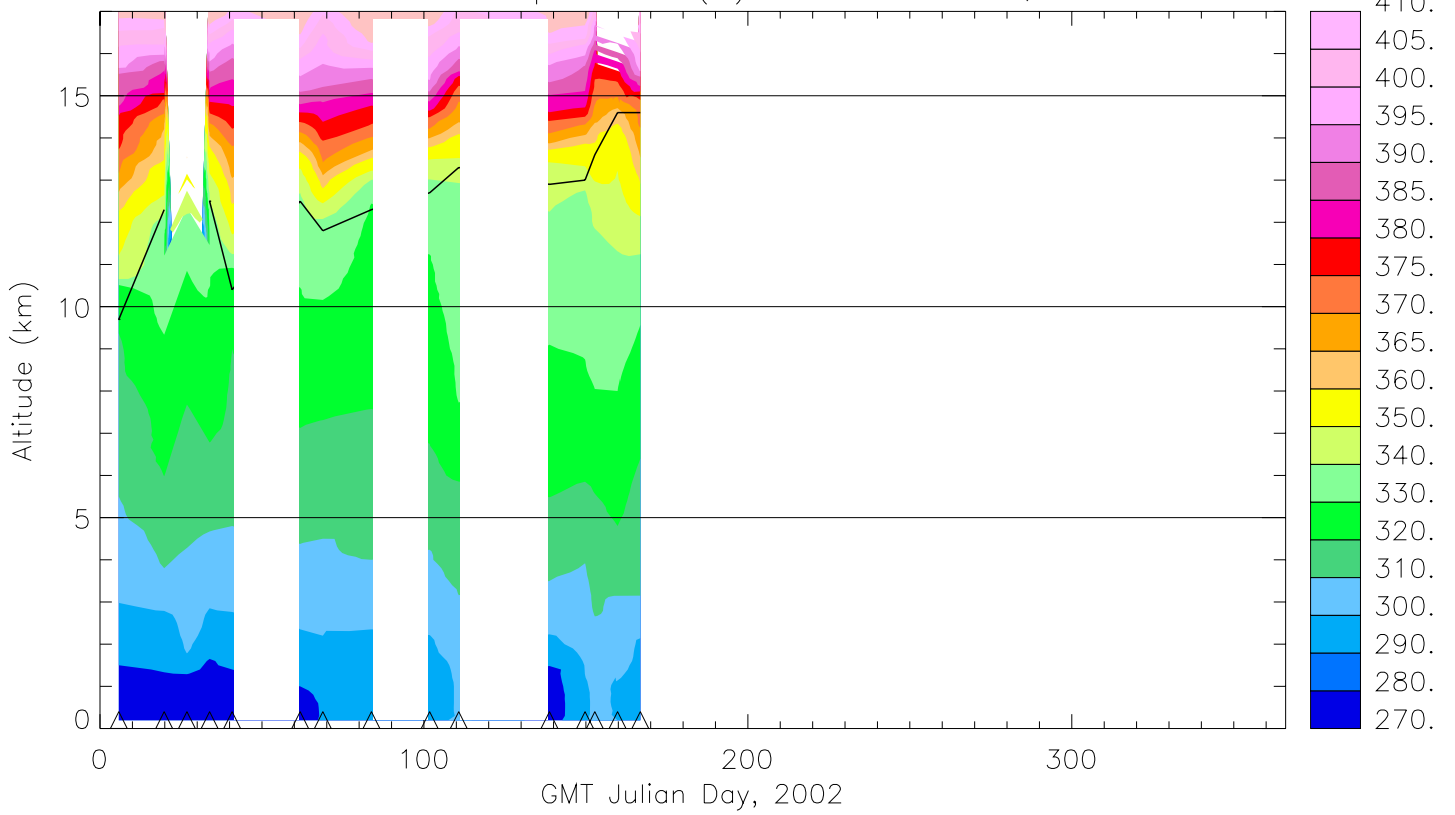

Ozone Mixing Ratio (ppbv) Over Huntsville, AL

Relative Humidity (%) Over Huntsville, AL

Temperature ($^{\circ}$ C) Over Huntsville, AL

Potential Temperature (K) Over Huntsville, AL

Ozone Number Density (10^{11} cm^{-3}) Over Huntsville, AL