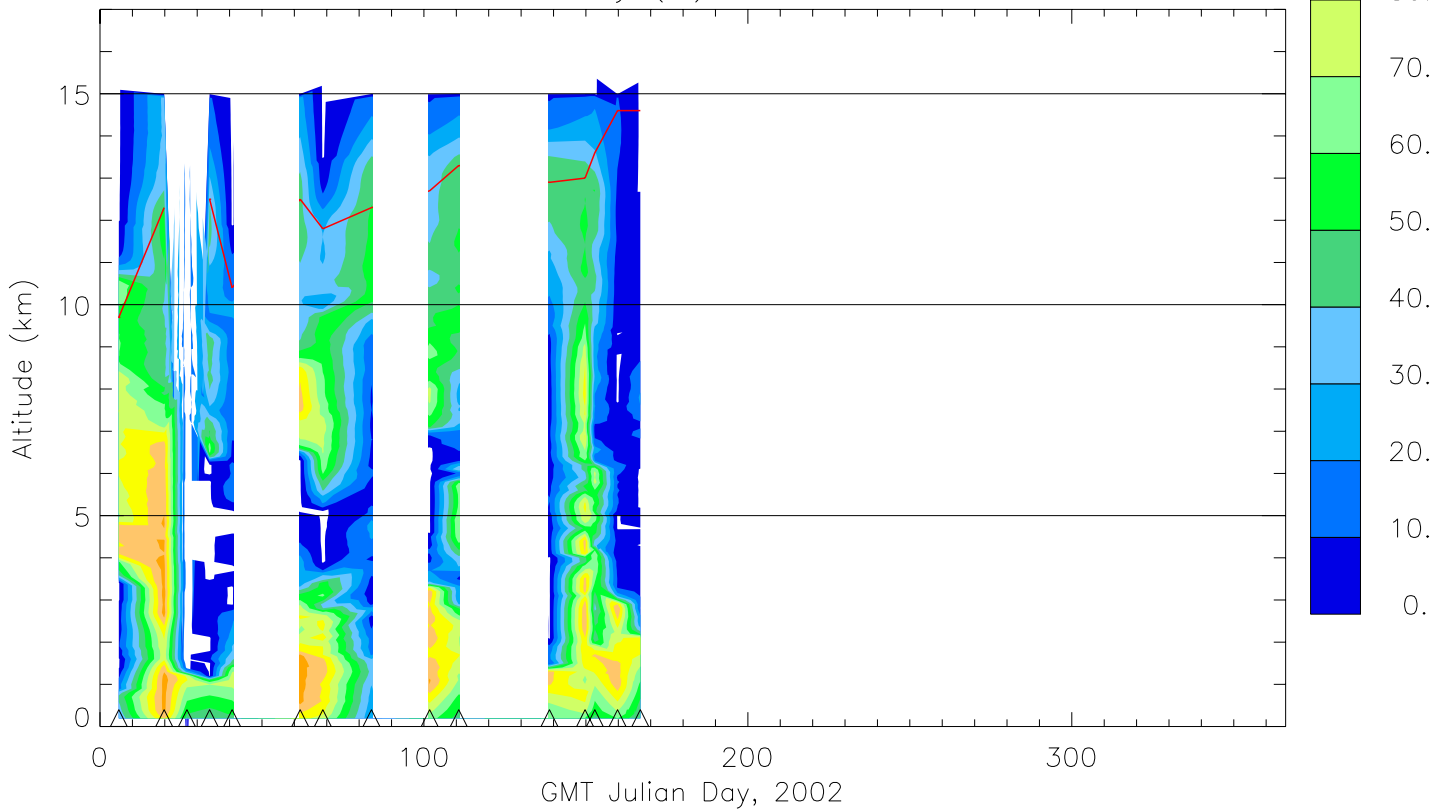

Ozone Mixing Ratio (ppbv) Over Huntsville, AL

Relative Humidity (%) Over Huntsville, AL

Temperature ($^{\circ}$ C) Over Huntsville, AL

Potential Temperature (K) Over Huntsville, AL

Ozone Number Density (10^{11} cm^{-3}) Over Huntsville, AL