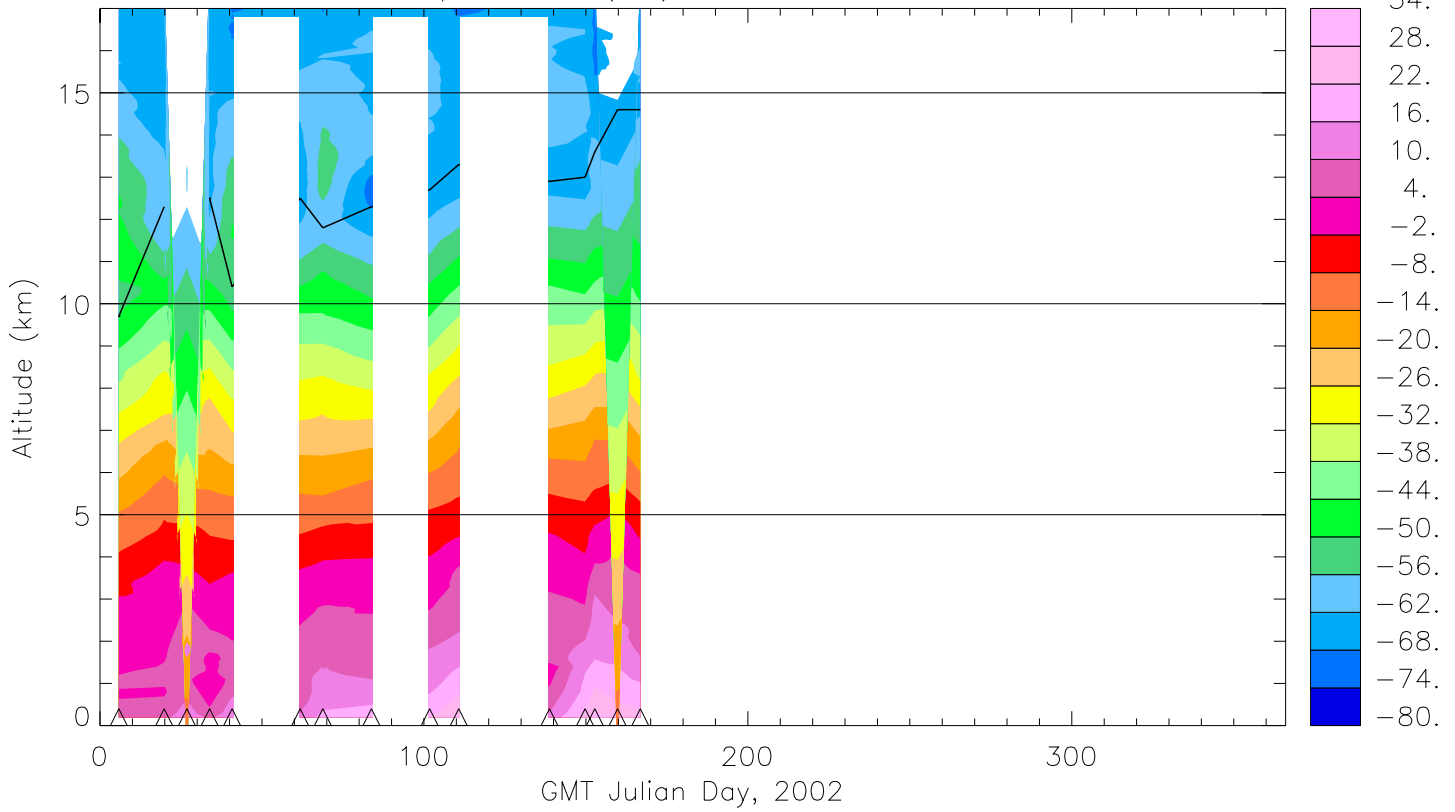

Ozone Mixing Ratio (ppbv) Over Huntsville, AL

Relative Humidity (%) Over Huntsville, AL

Temperature ($^{\circ}$ C) Over Huntsville, AL

Potential Temperature (K) Over Huntsville, AL

Ozone Number Density (10^{11} cm^{-3}) Over Huntsville, AL