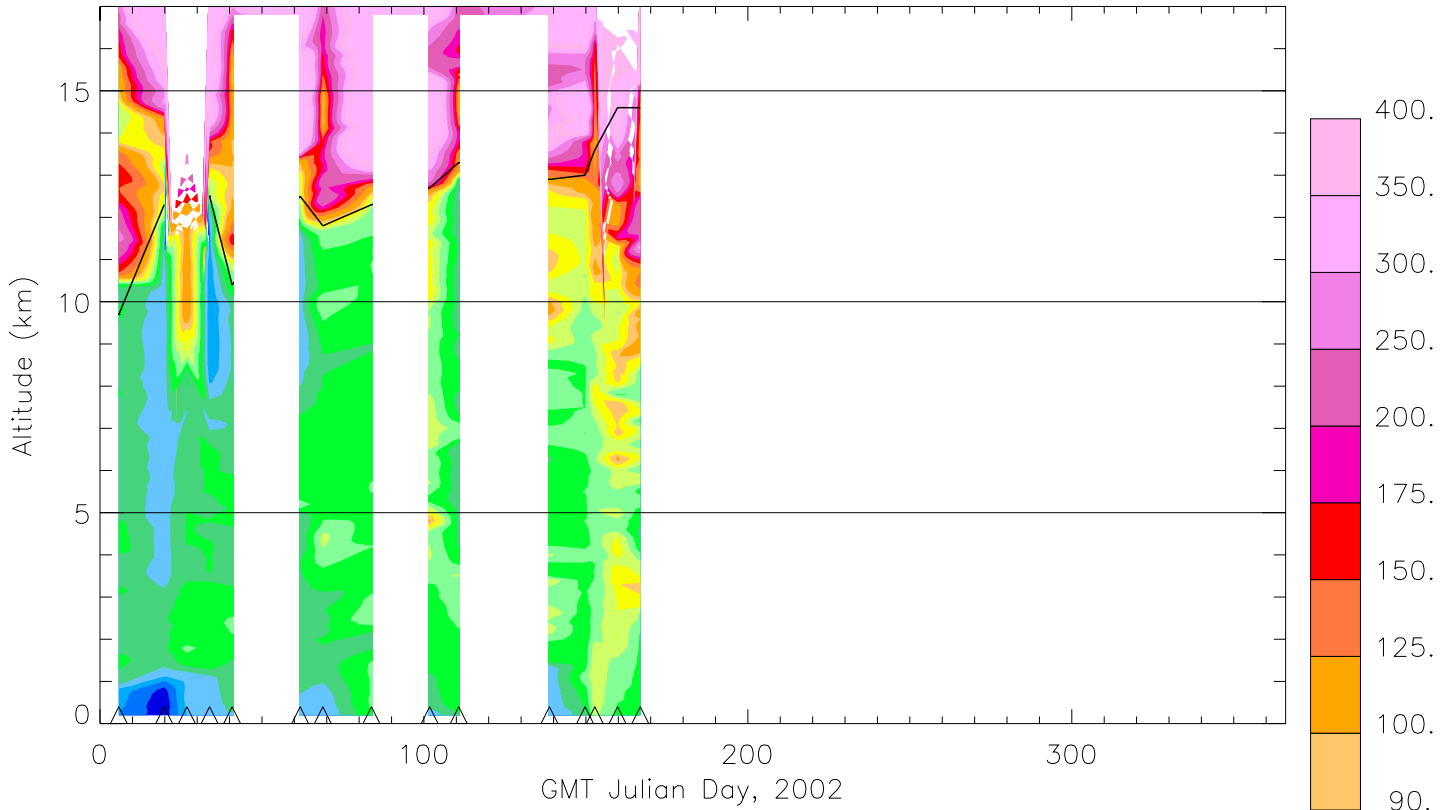

Ozone Mixing Ratio (ppbv) Over Huntsville, AL

Relative Humidity (%) Over Huntsville, AL

Temperature ($^{\circ}$ C) Over Huntsville, AL

Potential Temperature (K) Over Huntsville, AL

Ozone Number Density (10^{11} cm^{-3}) Over Huntsville, AL