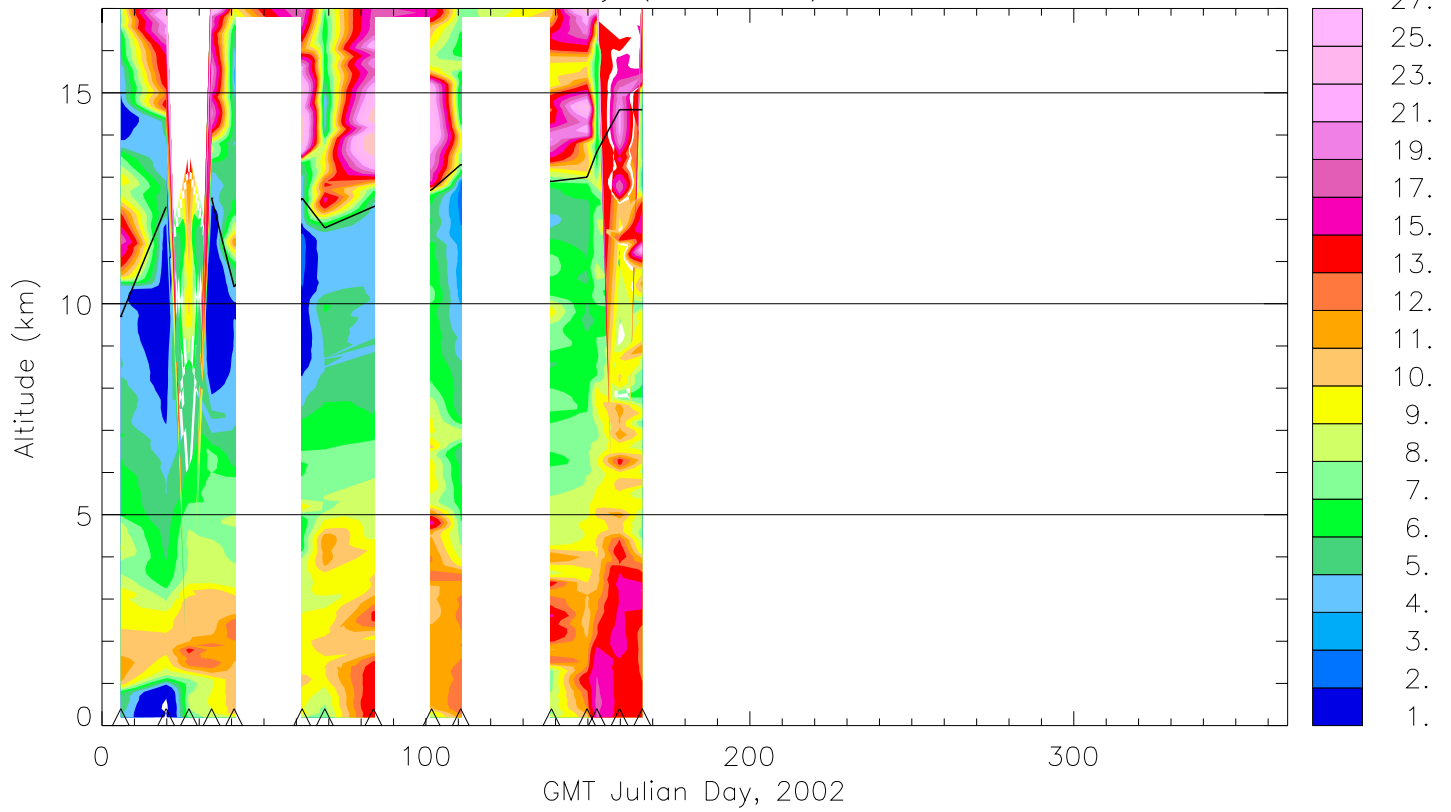

Ozone Mixing Ratio (ppbv) Over Huntsville, AL

Relative Humidity (%) Over Huntsville, AL

Temperature ($^{\circ}$ C) Over Huntsville, AL

Potential Temperature (K) Over Huntsville, AL

Ozone Number Density (10^{11} cm^{-3}) Over Huntsville, AL