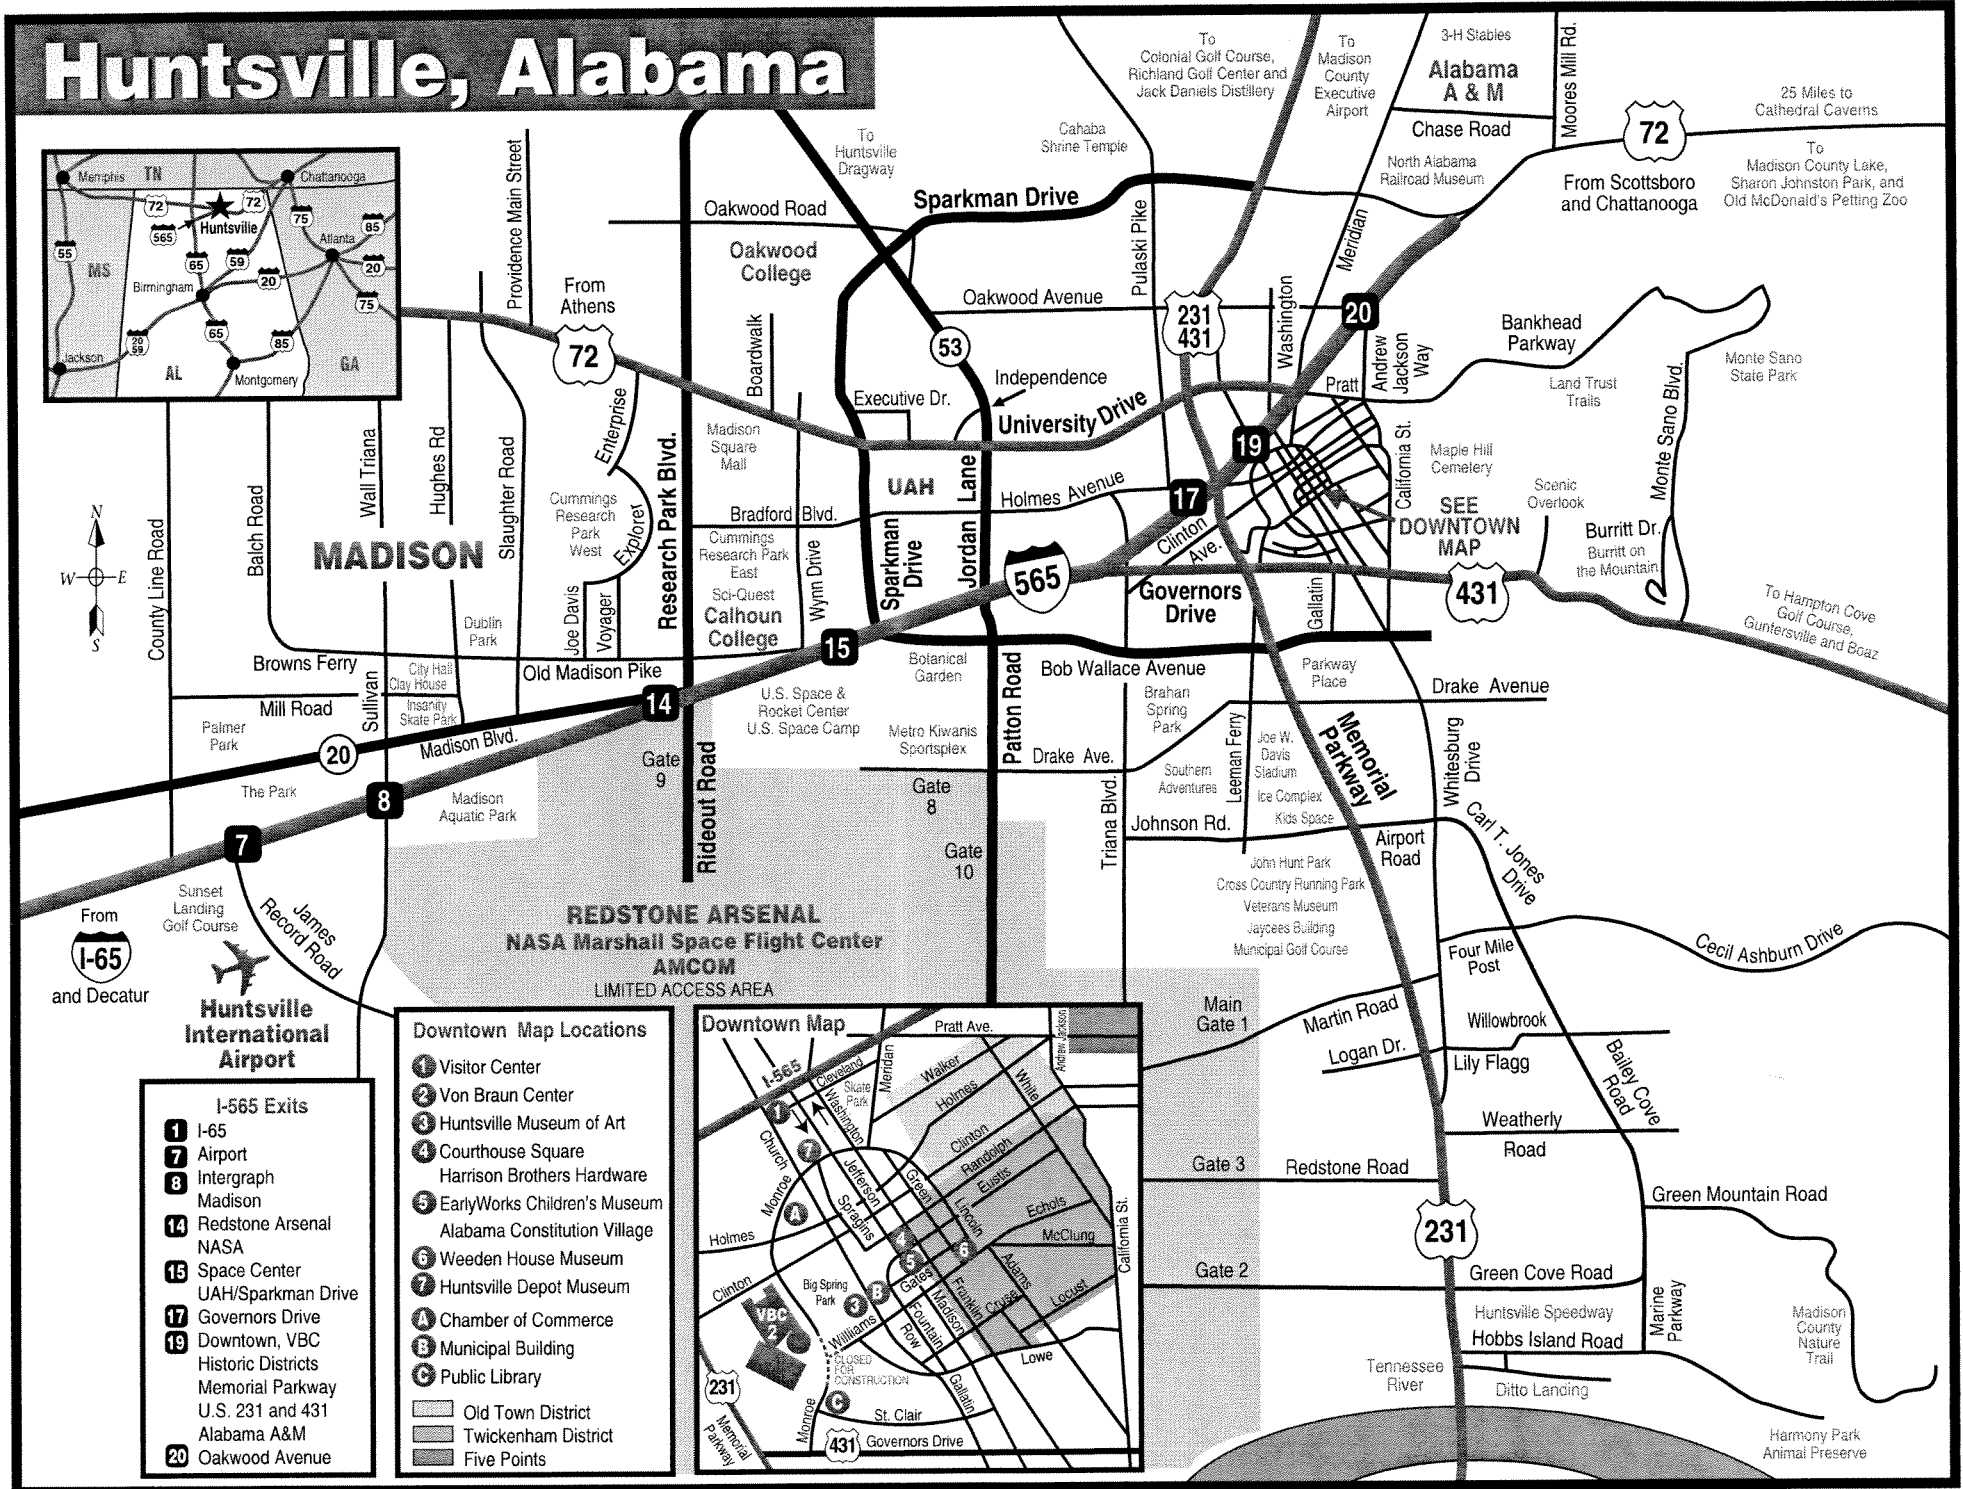

Huntsville, Alabama

ARMY SSATB Workshop

ANNEX 2

- I-65 Exits**
- 1** I-65
 - 7** Airport
 - 8** Intergraph
 - 8** Madison
 - 14** Redstone Arsenal
 - 14** NASA
 - 15** Space Center
 - 15** UAH/Sparkman Drive
 - 17** Governors Drive
 - 17** Downtown, VBC
 - 19** Historic Districts
 - 19** Memorial Parkway
 - 19** U.S. 231 and 431
 - 19** Alabama A&M
 - 20** Oakwood Avenue

- Downtown Map Locations**
- 1** Visitor Center
 - 2** Von Braun Center
 - 3** Huntsville Museum of Art
 - 4** Courthouse Square
 - 4** Harrison Brothers Hardware
 - 5** EarlyWorks Children's Museum
 - 5** Alabama Constitution Village
 - 6** Weeden House Museum
 - 7** Huntsville Depot Museum
 - A** Chamber of Commerce
 - B** Municipal Building
 - C** Public Library
- Old Town District
 Twickenham District
 Five Points

SEE DOWNTOWN MAP

231

431

431