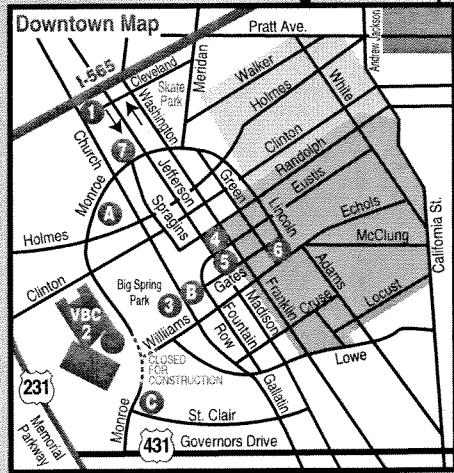

Huntsville, Alabama

ARMY SSATB Workshop

ANNEX 2

- I-65 Exits**
- 1** I-65
 - 7** Airport
 - 8** Intergraph
 - 8** Madison
 - 14** Redstone Arsenal
 - 14** NASA
 - 15** Space Center
 - 15** UAH/Sparkman Drive
 - 17** Governors Drive
 - 17** Downtown, VBC
 - 19** Historic Districts
 - 19** Memorial Parkway
 - 19** U.S. 231 and 431
 - 19** Alabama A&M
 - 20** Oakwood Avenue

- Downtown Map Locations**
- 1** Visitor Center
 - 2** Von Braun Center
 - 3** Huntsville Museum of Art
 - 4** Courthouse Square
 - 4** Harrison Brothers Hardware
 - 5** EarlyWorks Children's Museum
 - 5** Alabama Constitution Village
 - 6** Weeden House Museum
 - 7** Huntsville Depot Museum
 - A** Chamber of Commerce
 - B** Municipal Building
 - C** Public Library
- Old Town District
 Twickenham District
 Five Points

SEE DOWNTOWN MAP

231

431

431