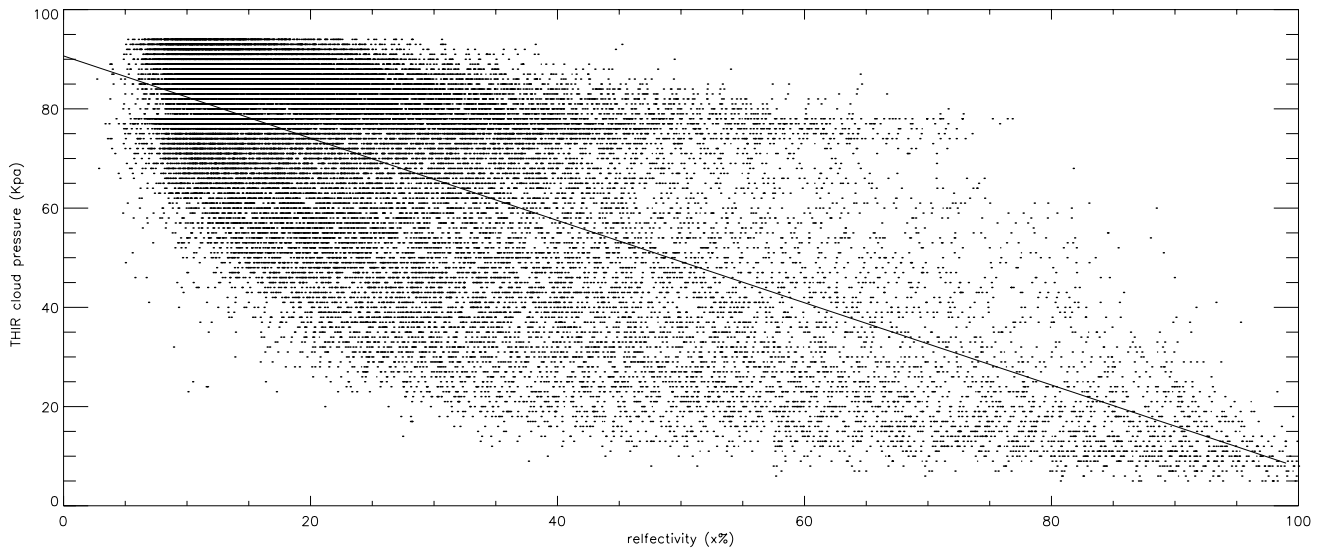

Histogram of Reflectivity btn latitude -30 to 30

Histogram of THIR Cld Pressure btn lat -30 to 30

Correlate coefficient is : -0.695532