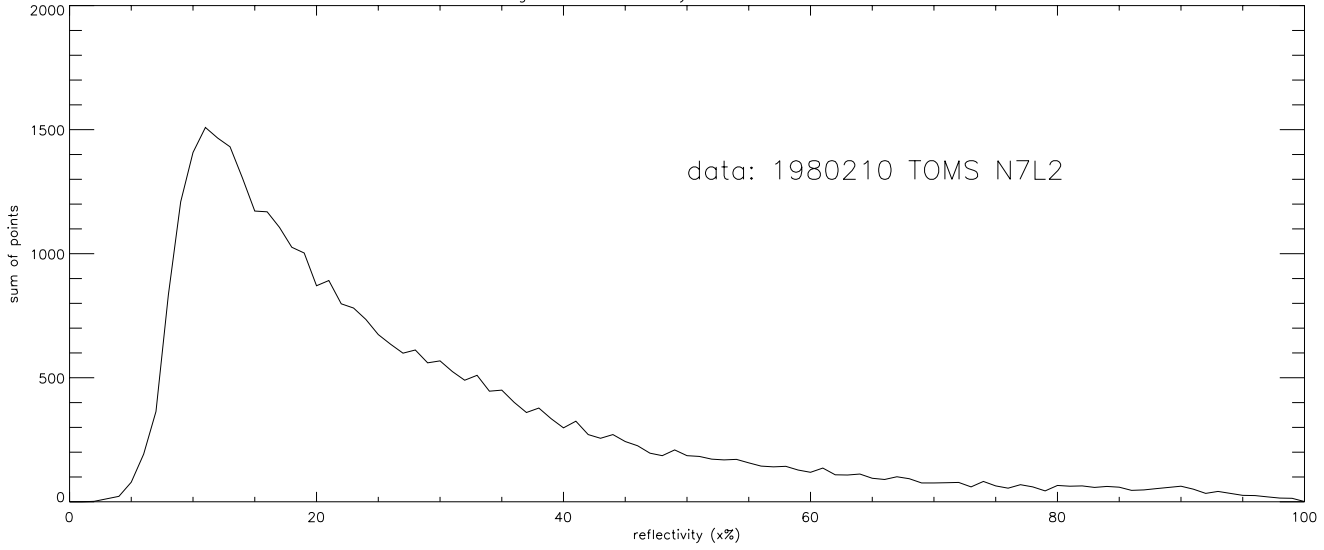

Histogram of Reflectivity btn latitude -30 to 30

Histogram of THIR Cld Pressure btn lat -30 to 30

Correlate coefficient is : -0.695532