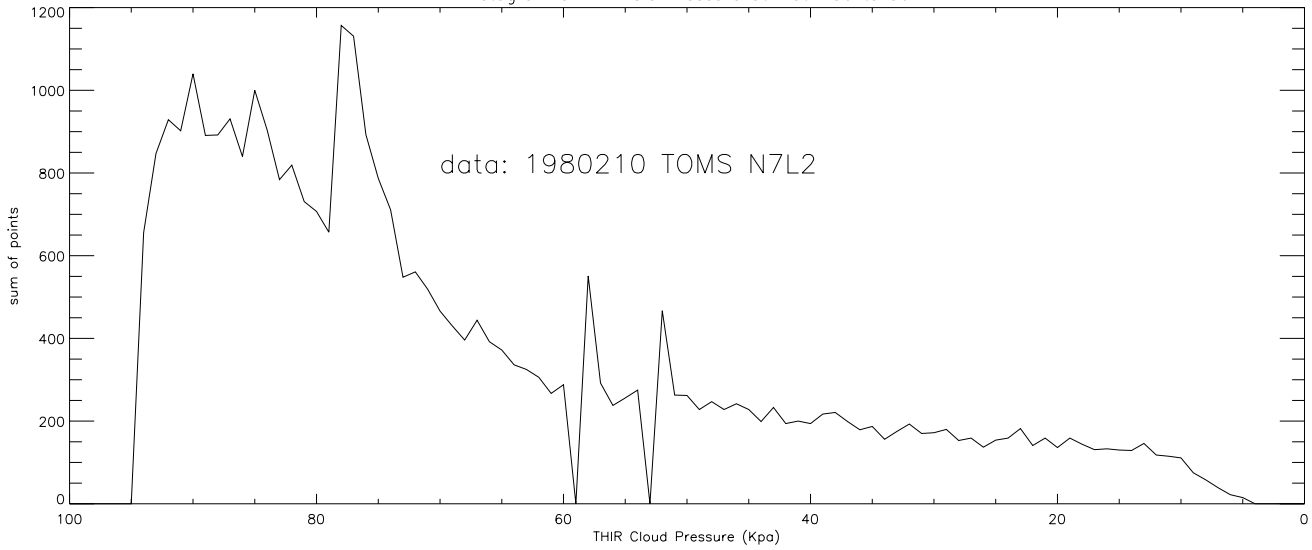

Histogram of Reflectivity btn latitude -30 to 30

Histogram of THIR Cld Pressure btn lat -30 to 30

Correlate coefficient is : -0.695532